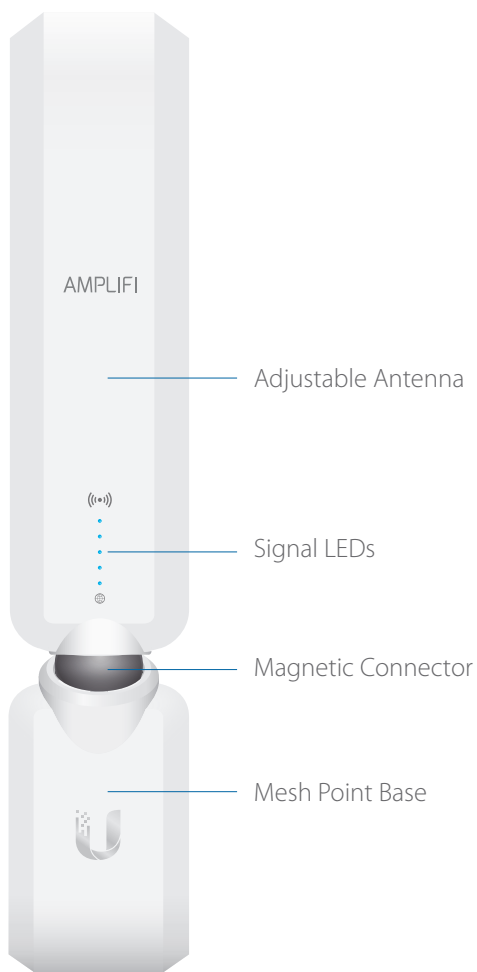

AMPLIFI™

System Overview

The AmpliFi Home Wi-Fi System includes a Router and two Mesh Points for Wi-Fi coverage throughout your home. The AmpliFi Wi-Fi System uses mesh technology to provide powerful wireless performance in an innovative and simple design. The Router features an intuitive touchscreen display and the Mesh Points display wireless signal performance.

Router

Touchscreen Display LED

Gigabit LAN Ports WAN Port Power Port

Two Mesh Points

Adjust the Antenna for optimal signal reception

System Specifications

Model	Standard	LR	HD
Max. TX Power	24 dBm	26 dBm	26 dBm
Radios	4	4	6
MIMO Chains	10	10	18
Speed	2.35 Gbps	2.35 Gbps	5.25 Gbps
Range	10,000 sq. ft	20,000 sq. ft	20,000 sq. ft

Wireless, Boosted

The Amplifi System includes two Mesh Points, and you can add more if needed. The Mesh Points fit discreetly in any household, wherever dead spots need coverage. Signal strength LEDs are integrated into the design to ensure the system is positioned for optimal performance.