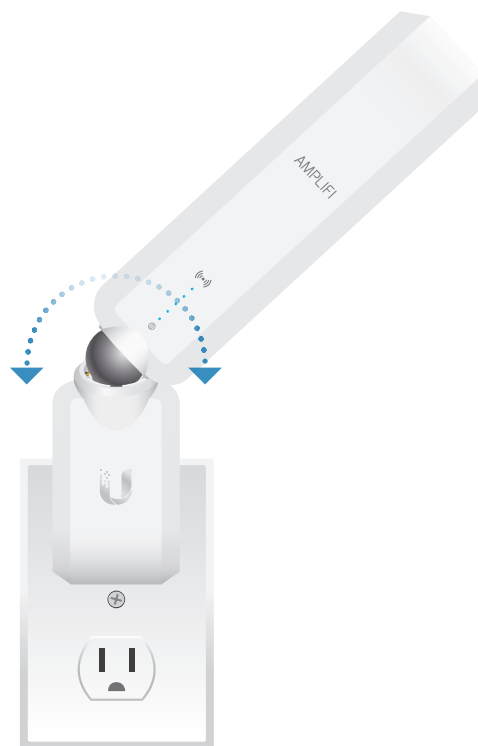

Router

Touchscreen Display LED

Gigabit LAN Ports WAN Port Power Port

Two Mesh Points

Adjust the Antenna for optimal signal reception

System Specifications

Model	Standard	LR	HD
Max. TX Power	24 dBm	26 dBm	26 dBm
Radios	4	4	6
MIMO Chains	10	10	18
Speed	2.35 Gbps	2.35 Gbps	5.25 Gbps
Range	10,000 sq. ft	20,000 sq. ft	20,000 sq. ft