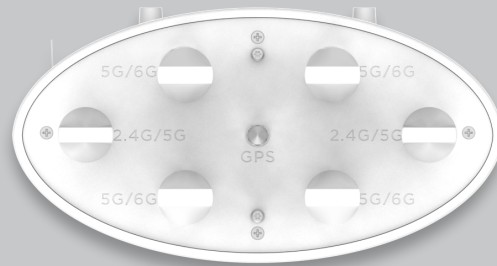

Tunnel	L2TP, L2oGRE, PPPoE
---------------	---------------------

Network and RF Management Tools	Wired and wireless remote packet capture, auto logging, ZapD performance tool, rogue AP detection
--	---

Services	WIDs/WIPs, NTP, Syslog, SNMP traps, DNS proxy, auto-off on WAN failure, Layer 2 – layer 7 application visibility & control,
-----------------	---

API	RESTful management and statistics API Presence location APIs
------------	---

XE3-4TN Wi-Fi 6 Outdoor Access Point

Front View
without Antenna

Top View

Bottom

Front View
with Antenna

Side View

Back Panel

XE3-4TN Wi-Fi 6 Outdoor Access Point