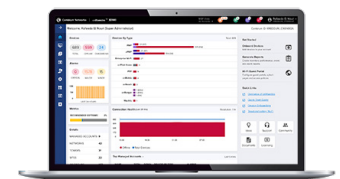

cnMaestro™ X

The XE3-4TN comes with industry leading three-year hardware warranty providing return and repair service on the access point and multiple tiers of customer support from the business day to extended hours and advanced replacement.

* Automatic frequency coordination (AFC) is under development and will be a cloud service that will assign operating channel and power. AFC is required for 6 GHz operation outdoors.