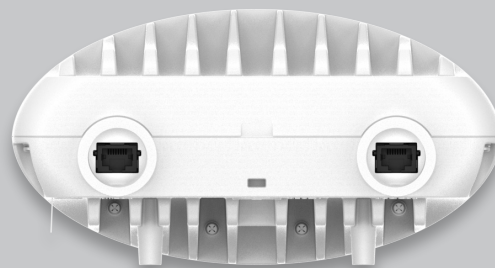

XE3-4TN Wi-Fi 6 Outdoor Access Point

Front View
without Antenna

Top View

Bottom

Front View
with Antenna

Side View

Back Panel

XE3-4TN Wi-Fi 6 Outdoor Access Point